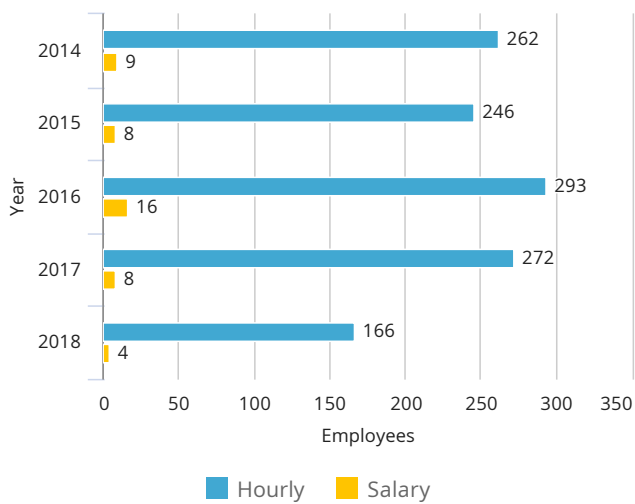

Headcount Trends

August 2013 - August 2018

Active Employees Trends

Turnover Rate Trends

Hired Employees by Pay Type Trends

Overall Headcount Trends

Insights Status

Last data update took place at 8/29/18, 2:41 AM.