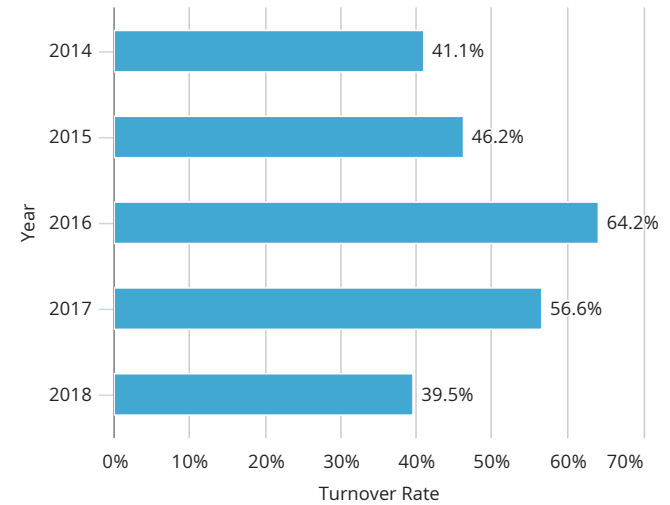

Headcount Trends

August 2013 - August 2018

Active Employees Trends

Turnover Rate Trends

Hired Employees by Pay Type Trends

Overall Headcount Trends

Insights Status

Last data update took place at 8/29/18, 2:41 AM.