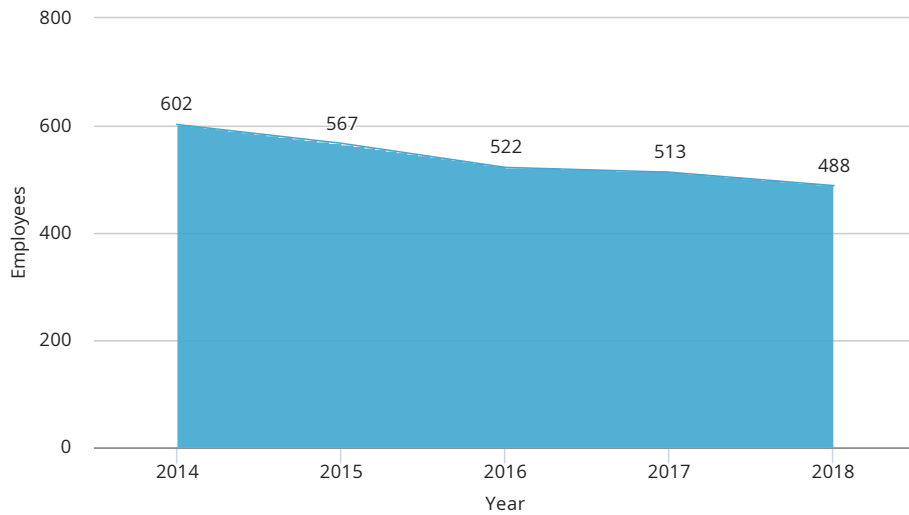

Headcount Trends

August 2013 - August 2018

Active Employees Trends

Turnover Rate Trends

Hired Employees by Pay Type Trends

Overall Headcount Trends

Insights Status

Last data update took place at 8/29/18, 2:41 AM.