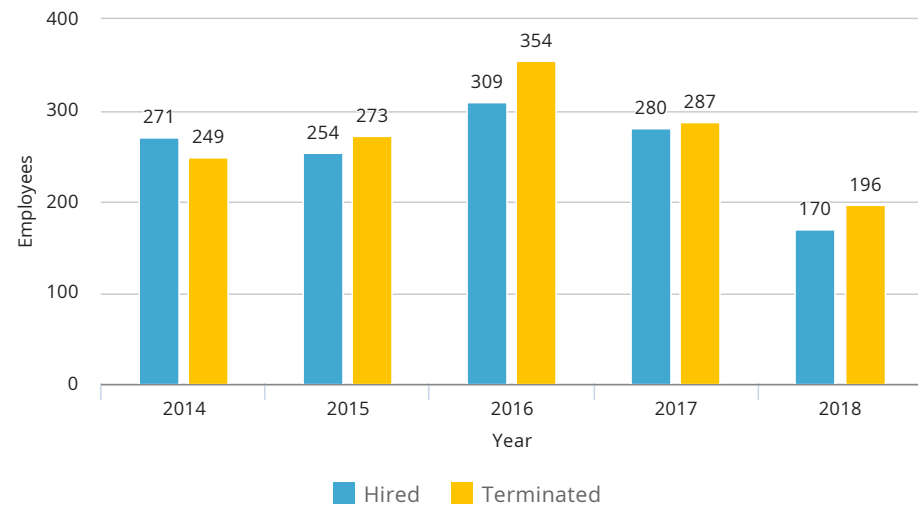

Headcount Trends

August 2013 - August 2018

Active Employees Trends

Turnover Rate Trends

Hired Employees by Pay Type Trends

Overall Headcount Trends

Insights Status

Last data update took place at 8/29/18, 2:41 AM.